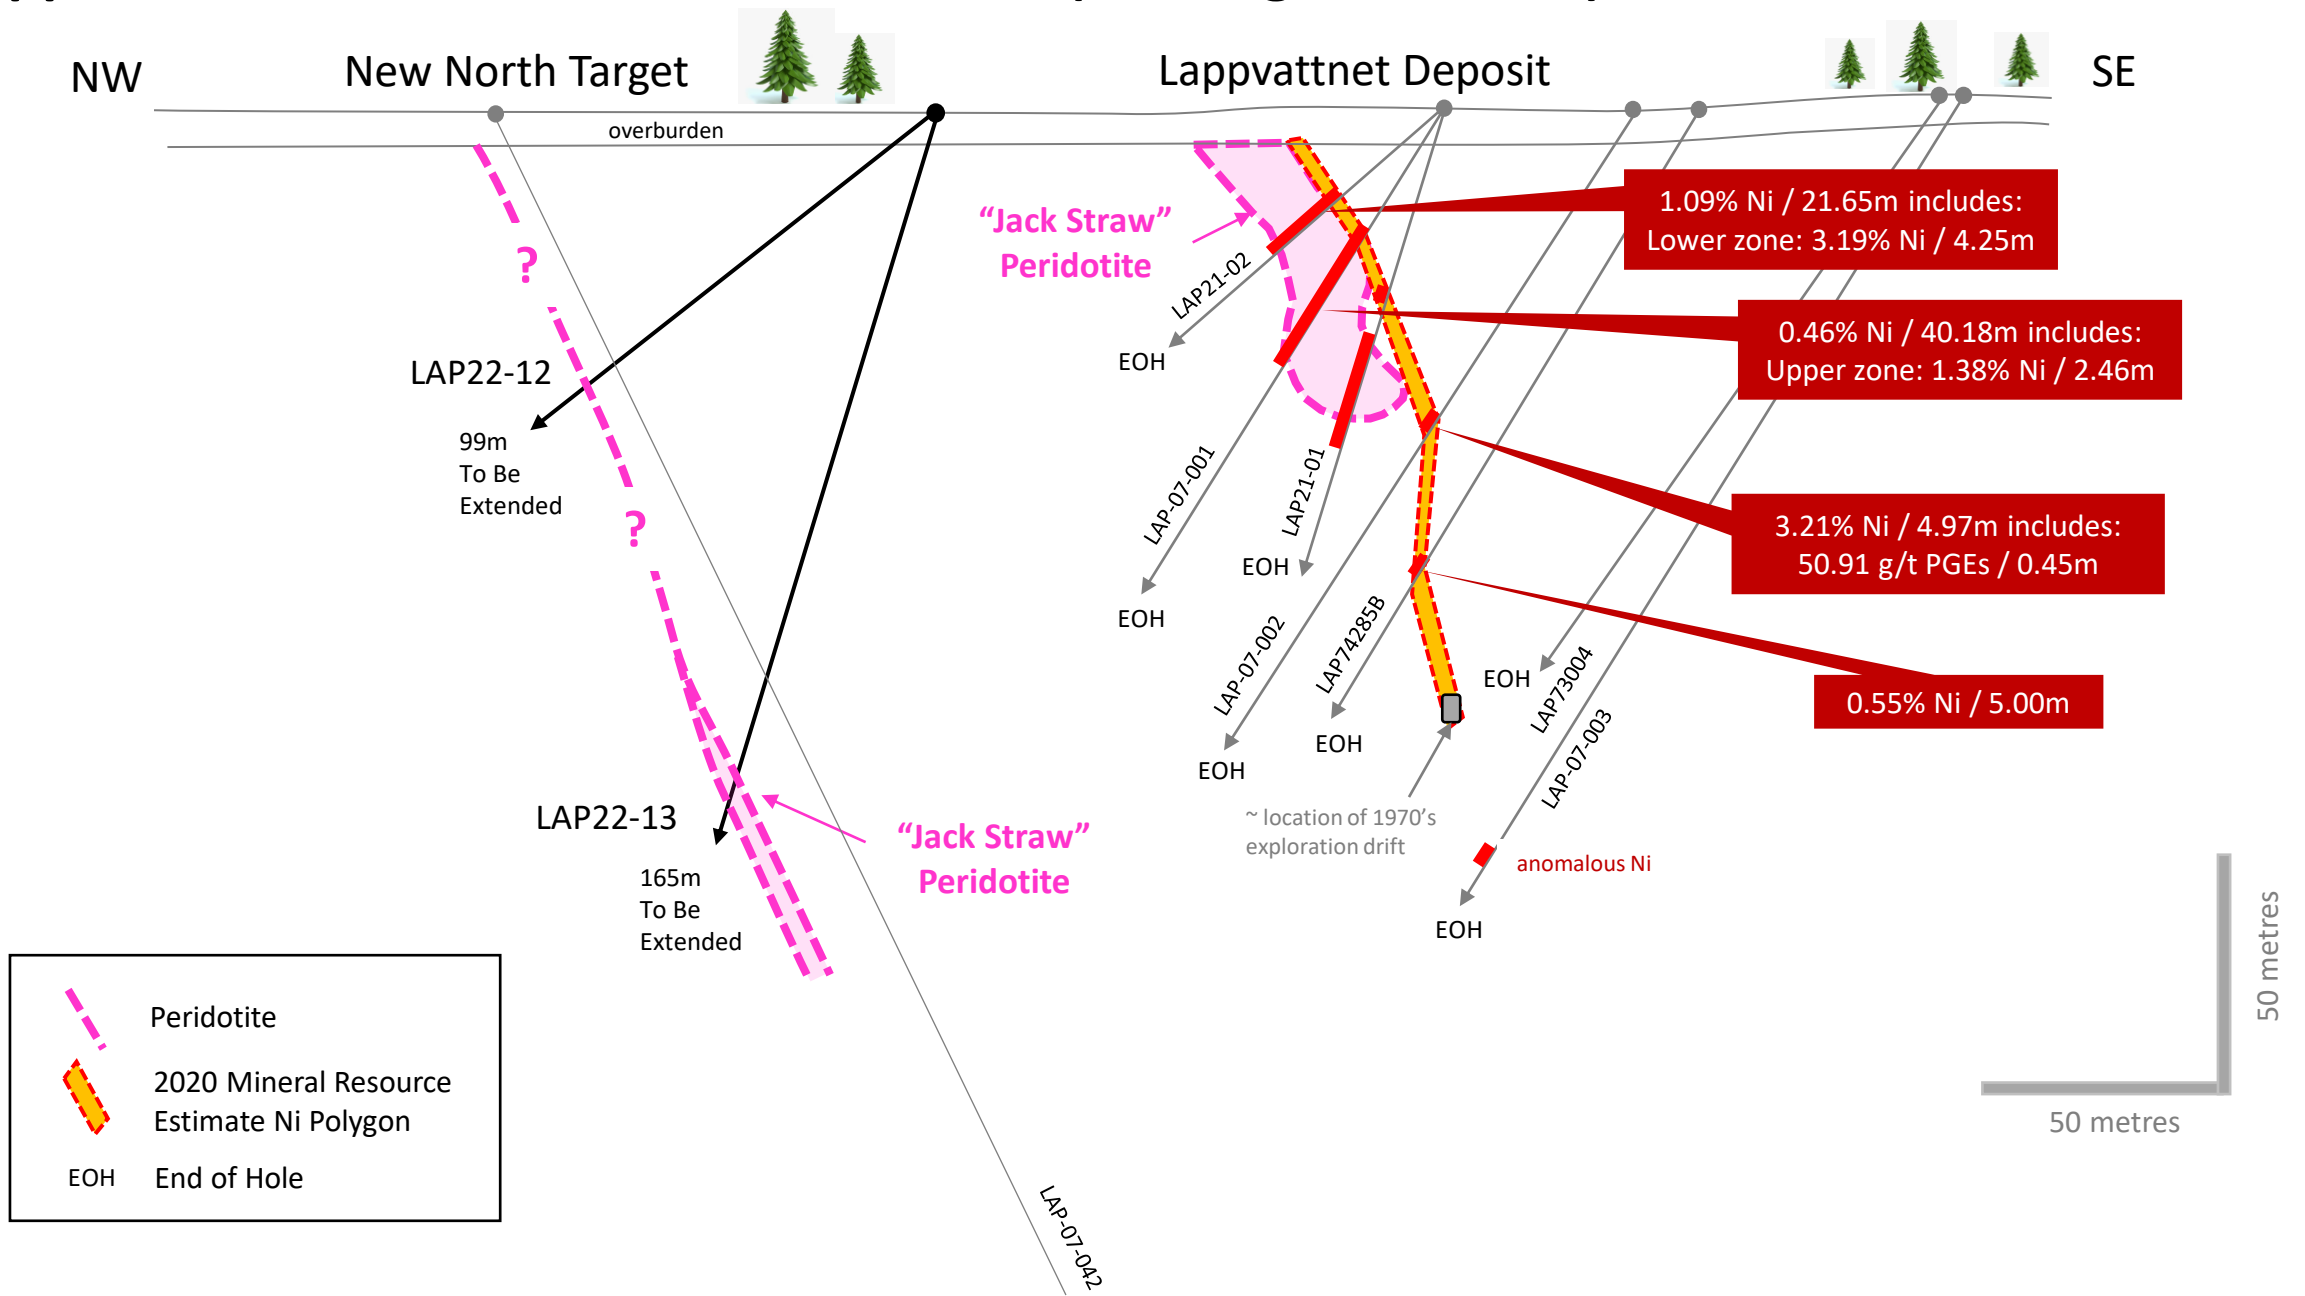

Lappvattnet – “Jack Straw” Peridotite (Ultramafic) Drill Core

New North Target – Hole LAP22-13

Lappvattnet Deposit – Hole LAP21-13

Lappvattnet – Schematic Cross-Section 8E (Looking North East)

Lappvattnet – North Target (New Ultramafic Intercepts)